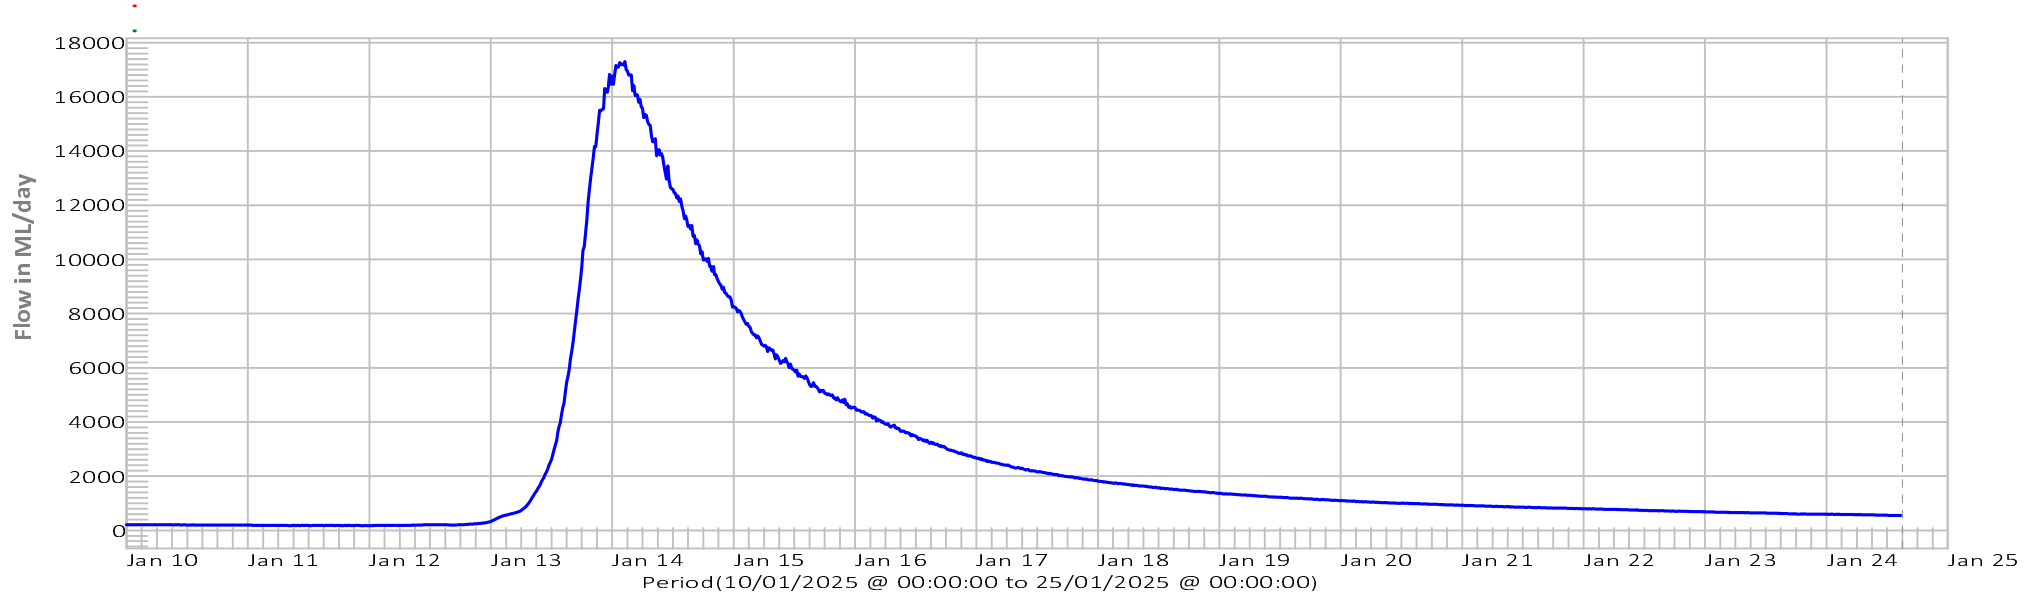

Last Reading ML/day:
24/01/2025 @ 14:45:00 550.0

24/01/2025 @ 14:59
Time is Eastern Standard Time (EST)
Represented by vertical dotted line.
(add 1hr during day light savings)

South Esk River at Llewellyn

South Esk at Llewellyn Rainfall
Poatina Tailrace Rainfall