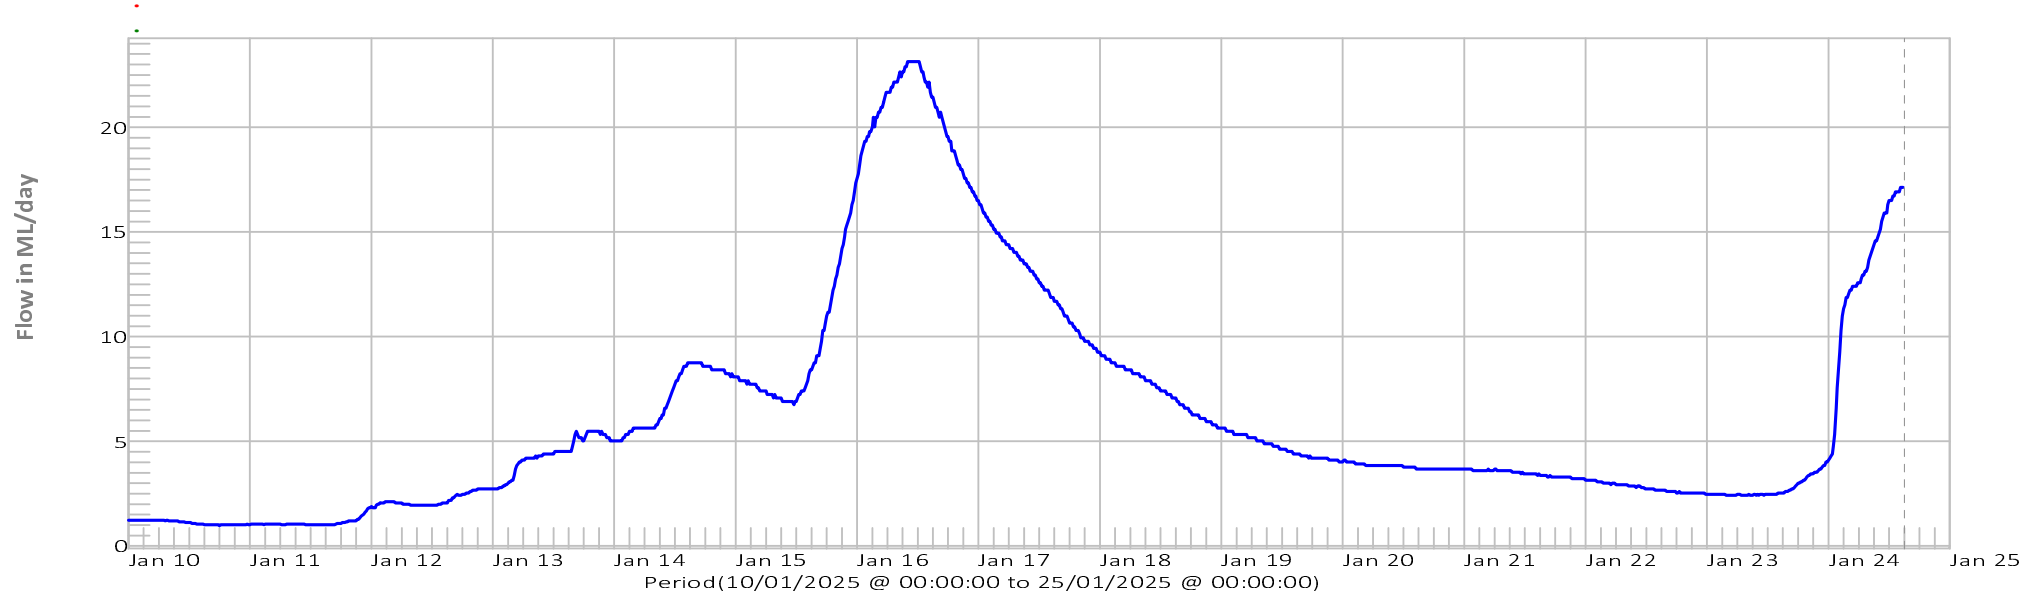

Last Reading ML/day:
24/01/2025 @ 14:45:00 17.124/01/2025 @ 15:00
Time is Eastern Standard Time (EST)
Represented by vertical dotted line.
(add 1hr during day light savings)

Pine Tree Rivulet at Lake Highway

Pine Tree Rivulet at Lake Highway Rainfall
Lake Augusta East Rainfall
Great Lake East Rainfall