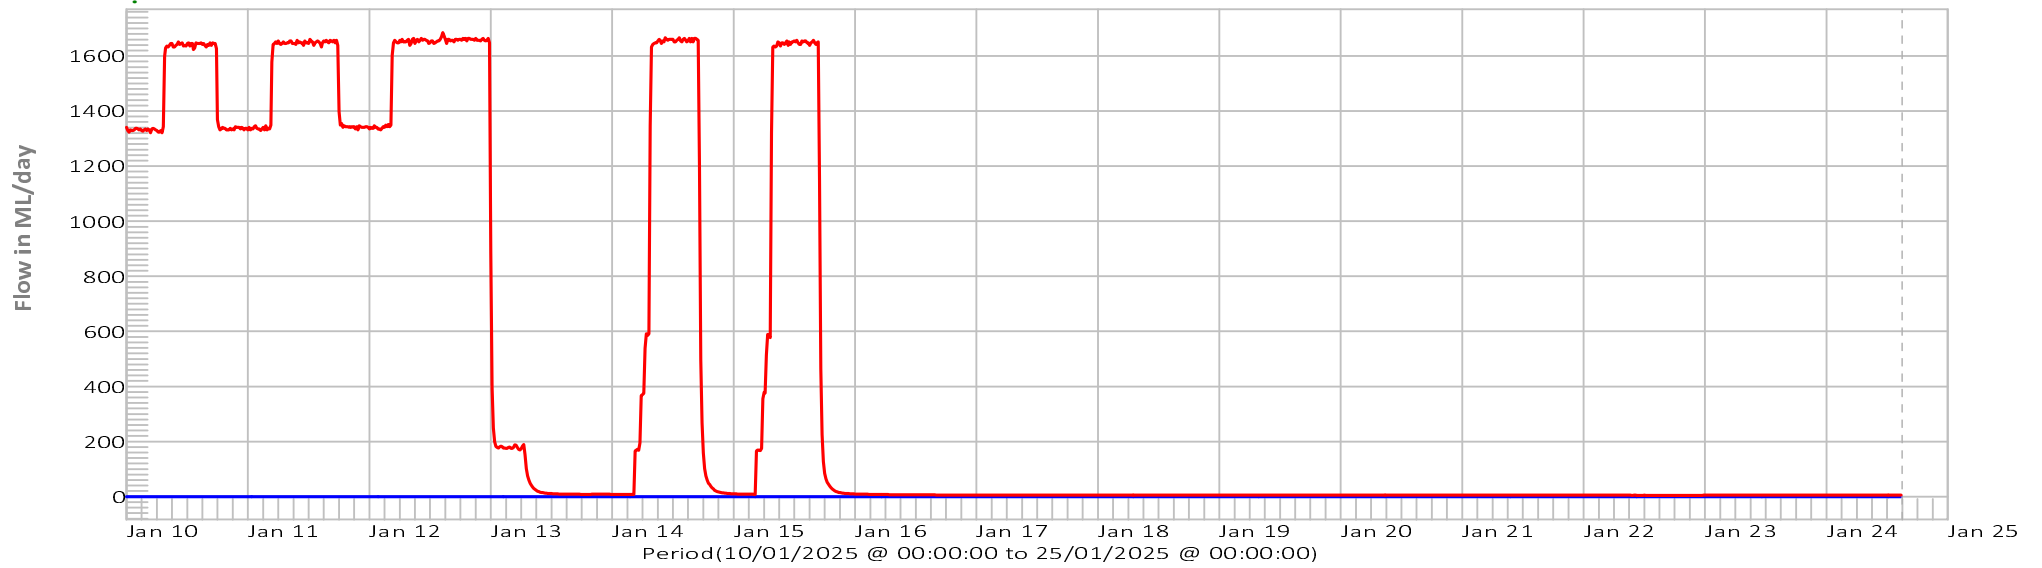

Lake Rowallan Spill
Mersey River above Arm River

Last Reading ML/day:
24/01/2025 @ 14:45:00 0.0
24/01/2025 @ 14:45:00 5.0

Maggs Mountain Rainfall
Borradaile Plains Rainfall
Lake Mackenzie Rainfall