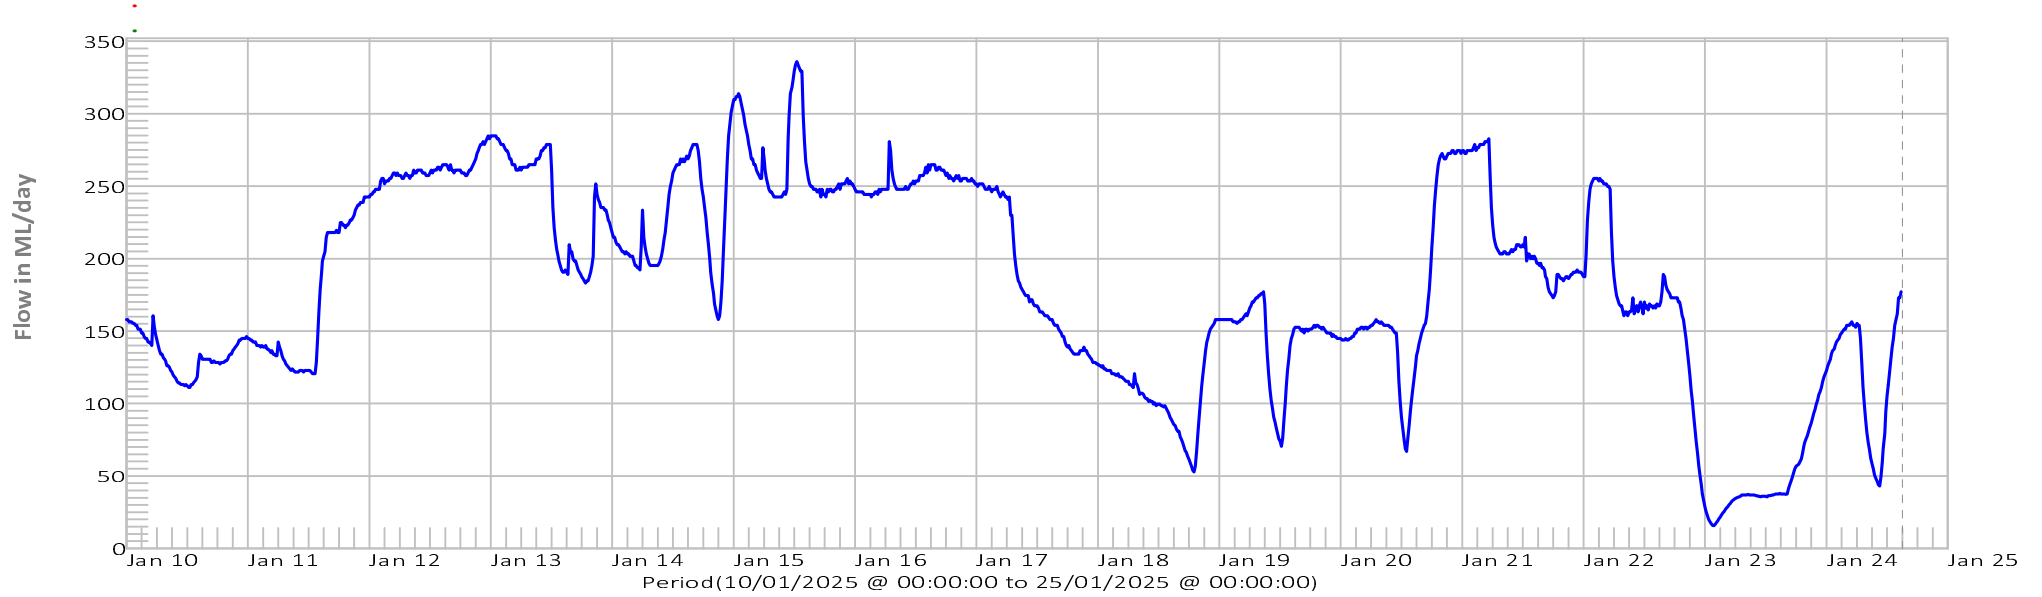

Meander River at Deloraine

Meander River at Deloraine Rainfall
Poatina Tailrace Rainfall
Pine Tree Rivulet at Lake Highway Rainfall