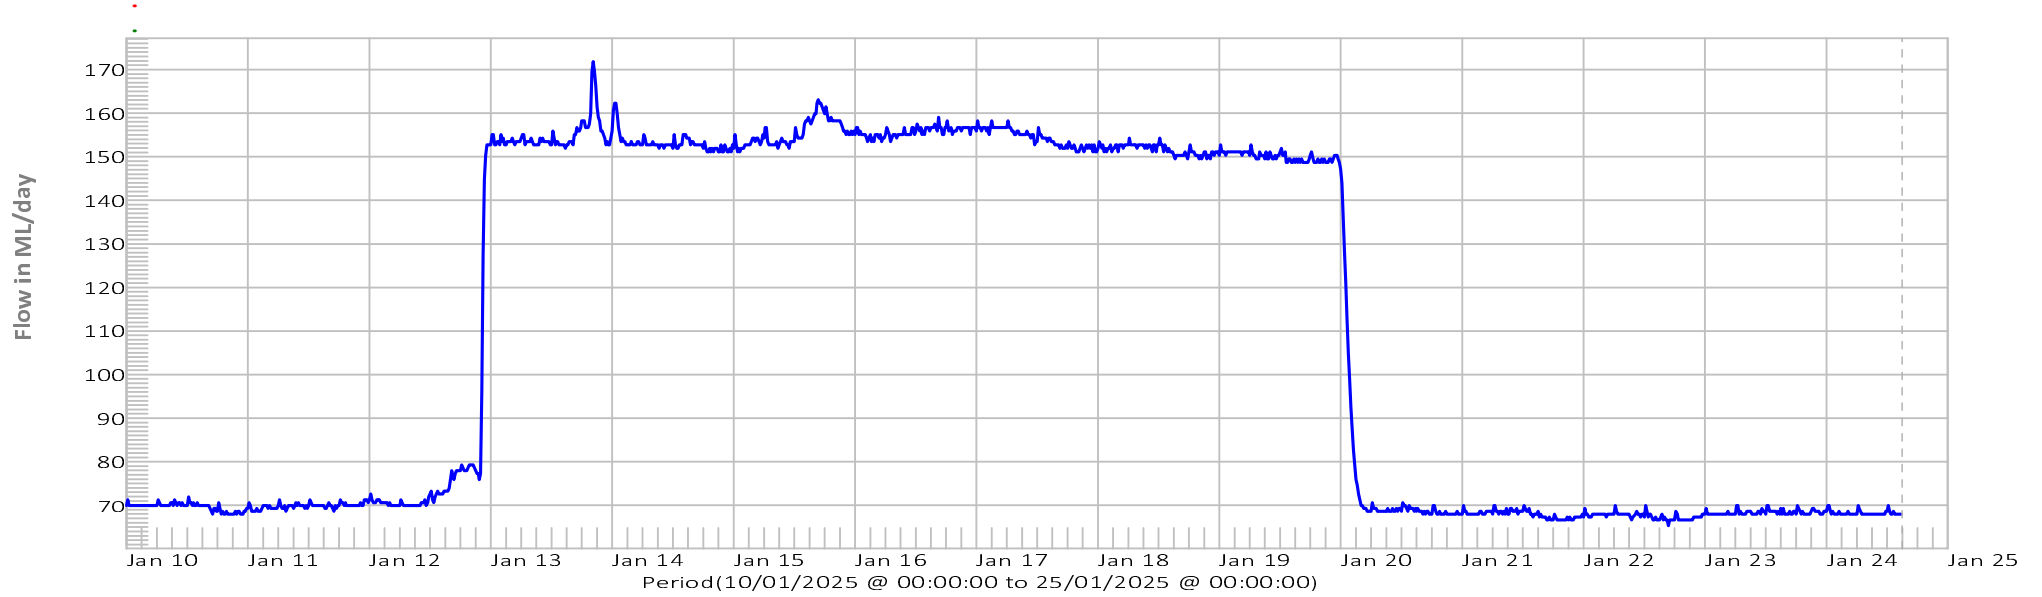

Liawenee Canal

Pine Tree Rivulet at Lake Highway Rainfall
Lake Augusta East Rainfall
Great Lake East Rainfall