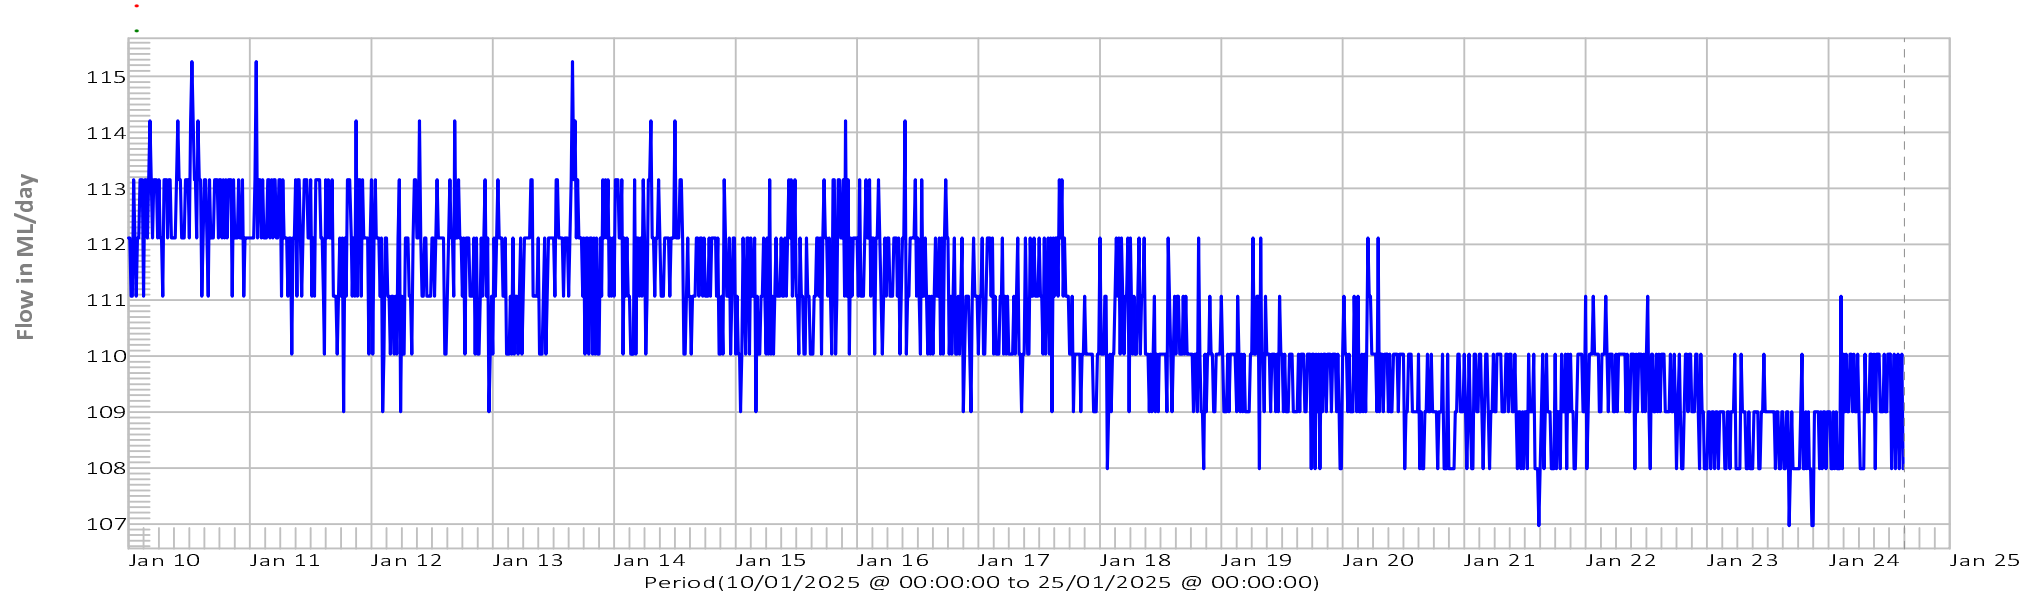

## Lake River 20m downstream of Woods Lake

Poatina Tailrace Rainfall  
Tods Corner Canal Rainfall  
Miena Rainfall