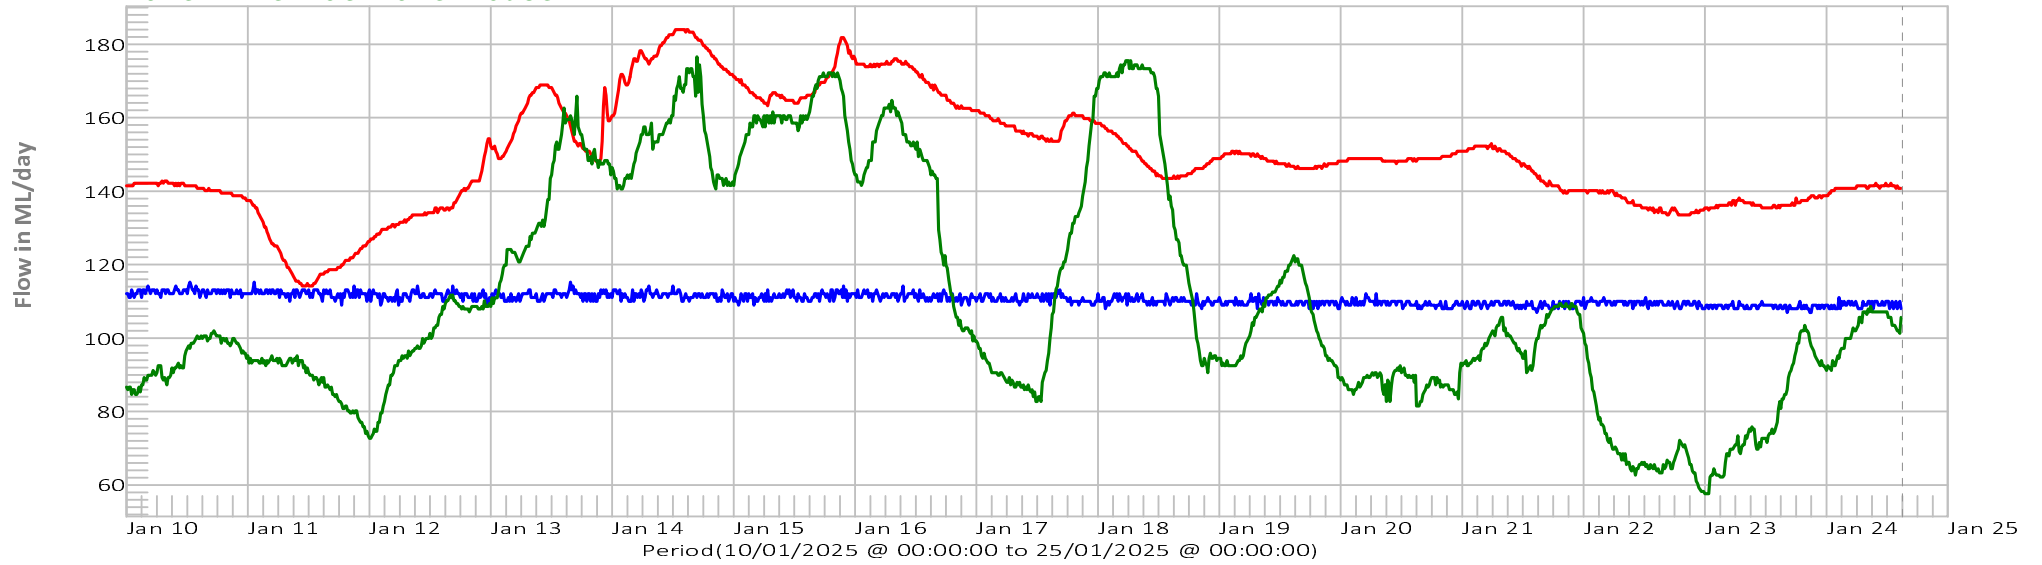

Last Reading ML/day:

24/01/2025 @ 14:45:00 108.0

24/01/2025 @ 14:45:00 140.8

24/01/2025 @ 14:45:00 105.6

Lake River 20m downstream of Woods Lake

Lake River at Parknook

Lake River at Lake House

Poatina Tailrace Rainfall

Tods Corner Canal Rainfall

Miena Rainfall