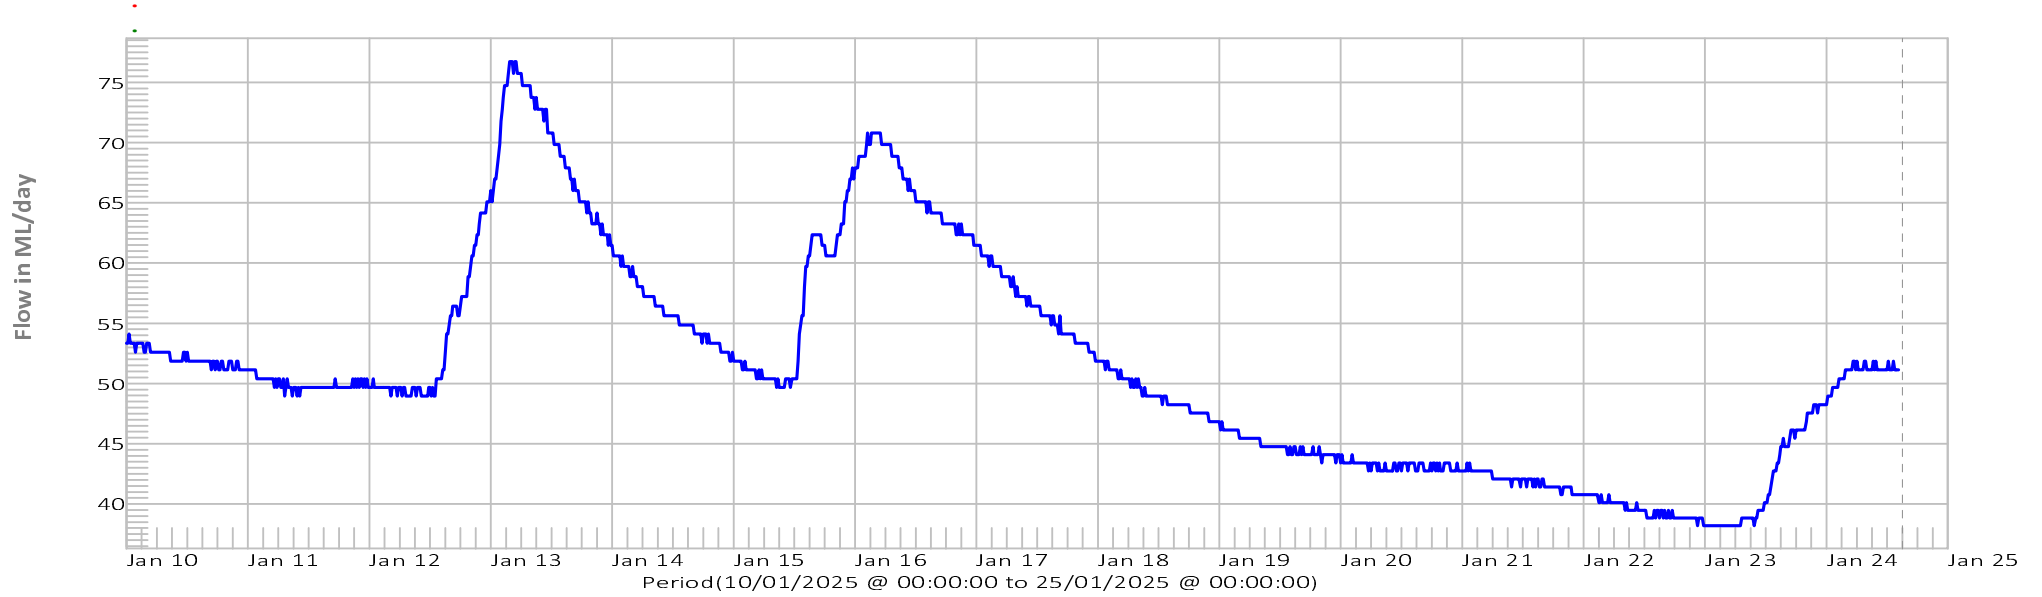

Hellyer River at Guildford Junction

Que River Rainfall  
Waratah Rainfall  
Cradle Mt Rainfall