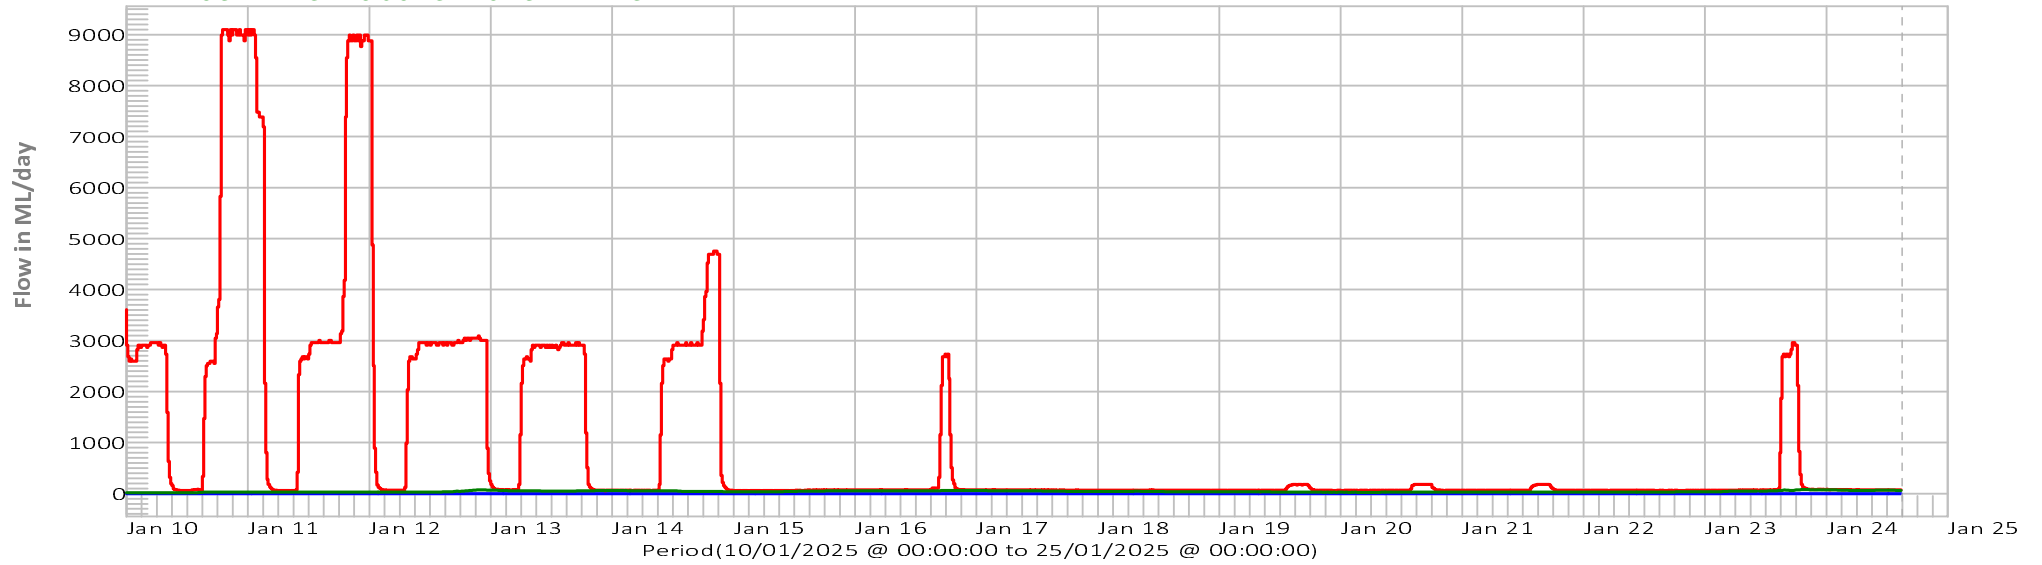

Last Reading ML/day:

24/01/2025 @ 14:45:00 0.0
24/01/2025 @ 14:45:00 72.5
24/01/2025 @ 14:45:00 63.1

Lake Palooona Spill
Forth River below Wilmot River
Wilmot River above Forth River

Cradle Valley Rainfall
Borradaile Plains Rainfall
Lake Gairdner Rainfall