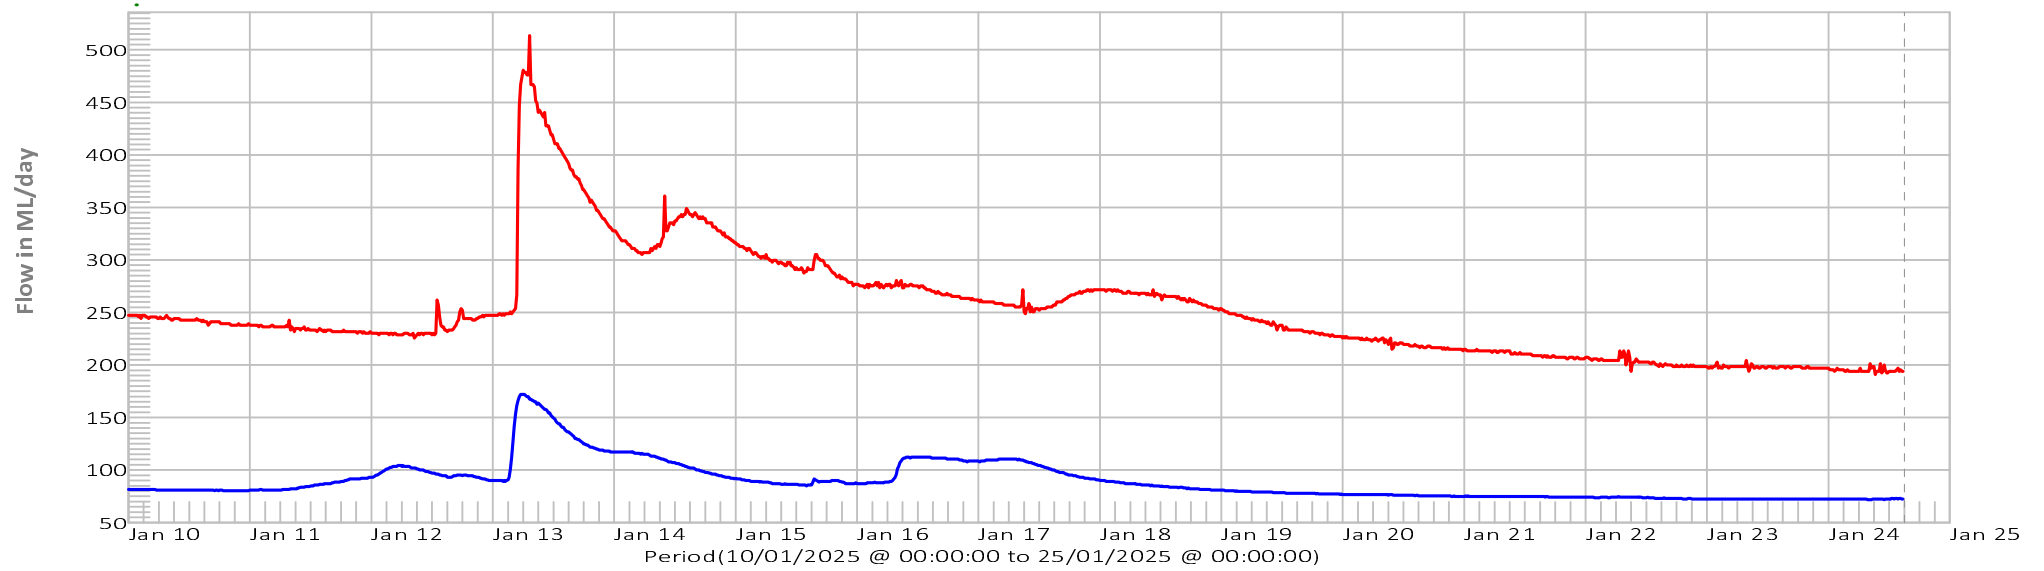

Florentine River at Eleven Road Bridge
Florentine River above Derwent River

Last Reading ML/day:

24/01/2025 @ 14:45:00 72.4

24/01/2025 @ 14:45:00 194.0

Florentine Valley near Salvation Creek Rainfall

Mt Tim Shea Rainfall

Misery Plateau Rainfall