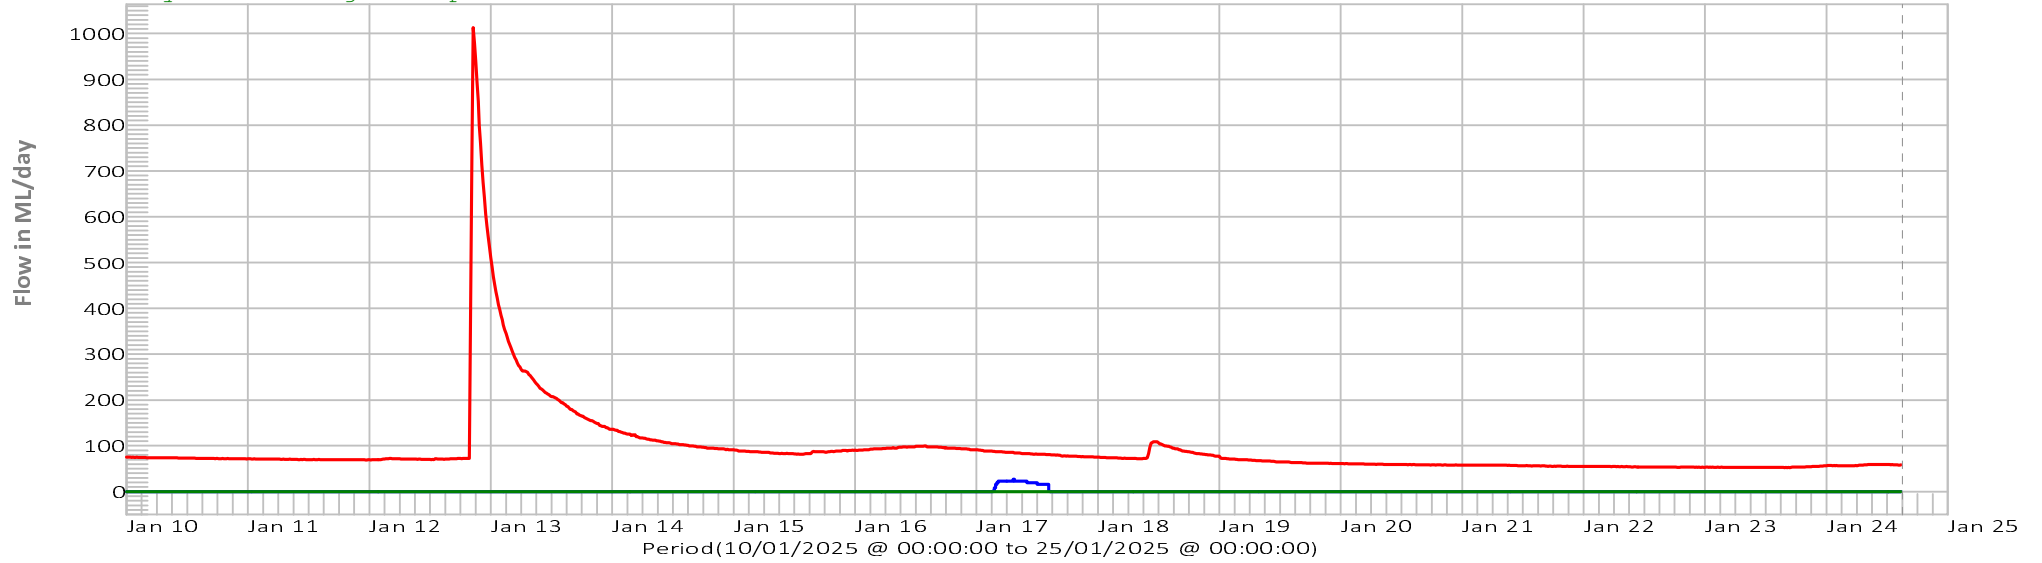

Last Reading ML/day:

24/01/2025 @ 14:45:00 0.0
 24/01/2025 @ 14:45:00 58.2
 24/01/2025 @ 14:45:00 0.0

Derwent River below Tarraleah Canal Pump
 Derwent River above Nive River
 Wayatinah Lagoon Spill

Dee Lagoon Rainfall
 Derwent River below Lake St Clair Rainfall
 Clarence River Rainfall