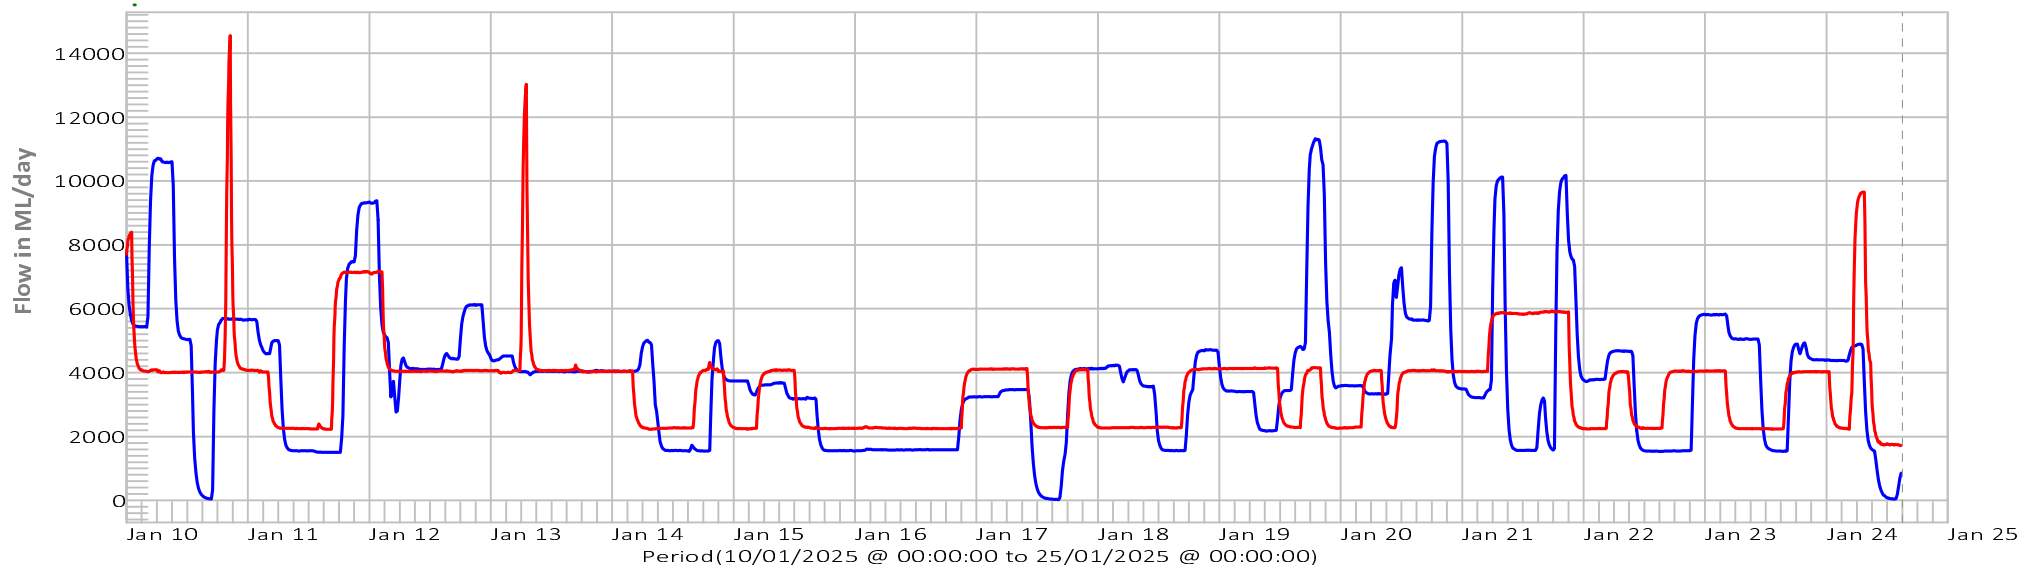

Derwent River below Dee River
 Derwent River below Meadowbank Dam

Last Reading ML/day:
 24/01/2025 @ 14:45:00 858.9
 24/01/2025 @ 14:45:00 1722.7

Dee Lagoon Rainfall
 Shannon River at Hermitage Rainfall
 Misery Plateau Rainfall