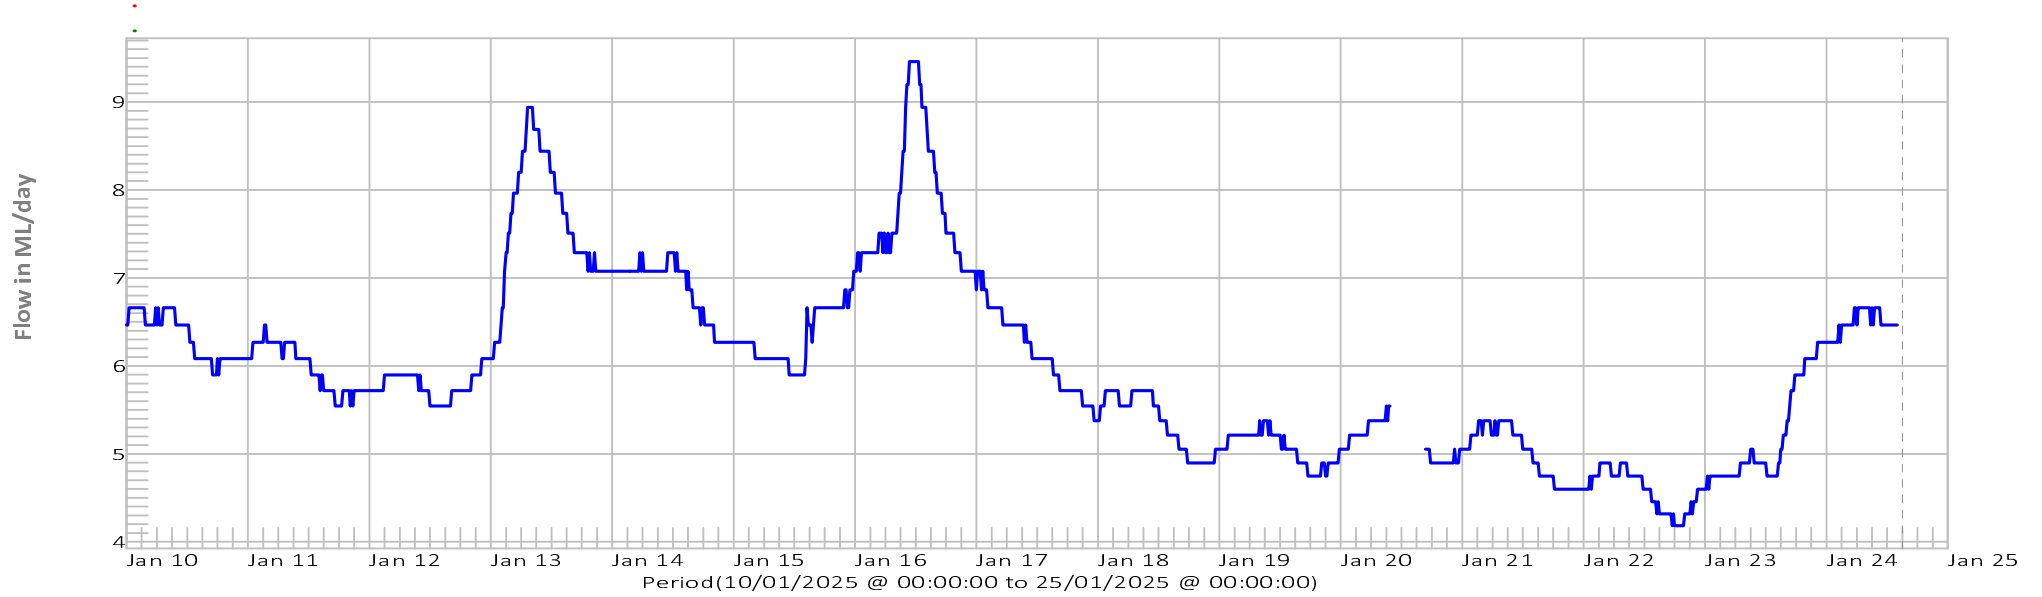

Dee River above Derwent River

Dee Lagoon Rainfall
Shannon River at Hermitage Rainfall
Misery Plateau Rainfall